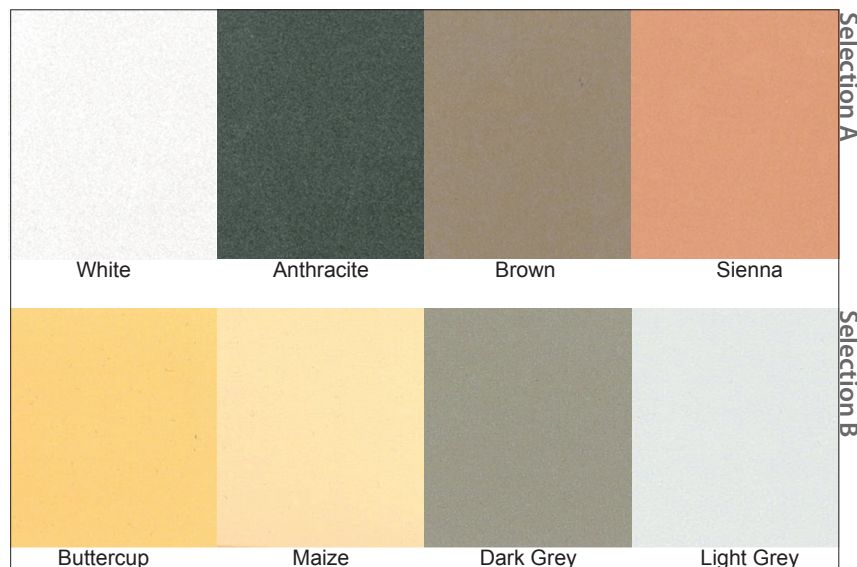

PASTELMAT®

NEW!

Introducing a unique new surface for pastel artists

Acid Free Archival Lightfast Water-resistant

- Unique velvety surface with excellent grabbing power
- Holds many layers of pastel color
- Reduces the need for fixative
- Gentle on fingers & tools
- Premium card weight (360gsm / 170lb)
- Use with wet and dry media

Ideal for use with:
Soft Pastel
PanPastel®
Pencil
Charcoal

"As pastel was placed to the surface, it was like magic. It grabbed the pastel, retaining a heavy bold indication of the stroke. Multiple applications of pastel could be added without any indication of the tooth being compromised. It has quickly become part of my favorites list."

Sheets are protected by acid-free crystal paper

Selection A – 3 each: White / Anthracite / Brown / Sienna

Selection B – 3 each: Buttercup / Maize / Dk Grey / Lt Grey

Exclusively distributed by Armadillo Art & Craft in partnership with Colorfin LLC